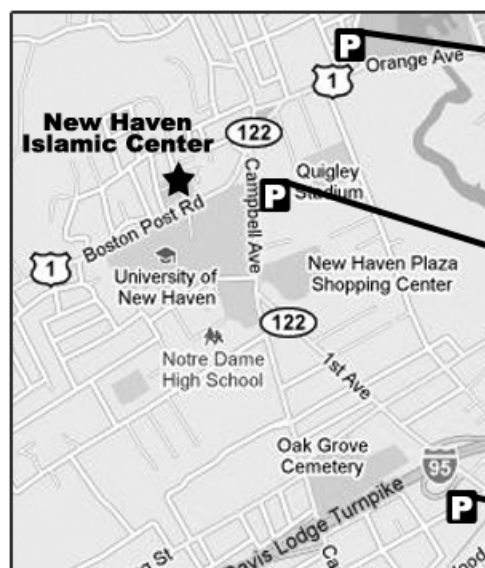

New Haven Islamic Center

2 Prudden St., West Haven, CT 06516. Tel: 203-933-5799

PARKING

Rules and Directions

- ◆ Starting Friday August 27th there will be two Friday prayers. First prayer starts at 1pm. Second prayer starts at 2pm.
- ◆ The Mosque Parking lot will be restricted to the following groups: families, cars with a handicap permit, and cars with at least 3 passengers.
- ◆ Street parking is restricted to one side only.
PLEASE DO NOT BLOCK
any driveways or mail boxes.

Additional Parking

Shuttle buses are available to and from the Mosque every 10 minutes.

A

Across the street of Dunkin Donuts on RT-1 towards Ella T Grasso Blvd.

B

Behind Bella Villa Pizza on Campbell Ave.

C

Commuter parking on 1st Ave off of exit 43 on 95 South

Please plan to arrive at the parking lot early enough to catch the shuttle